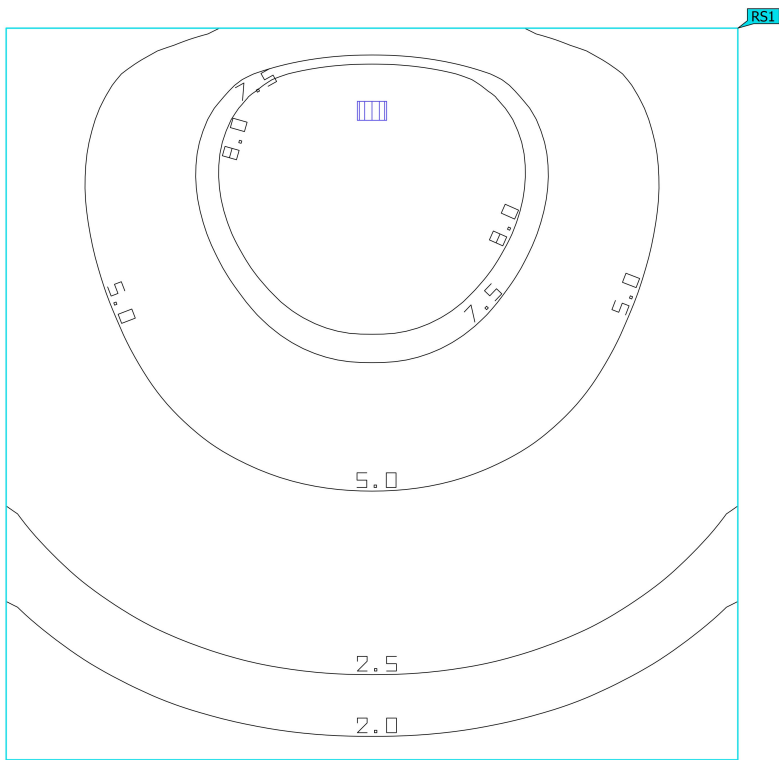

KASKO 8610

Product data sheet

Not yet a DIALux member - KASKO 11W WITH COVER

Article No.	8610
P	75.0 W
Φ_{Lamp}	960 lm
$\Phi_{Luminaire}$	471 lm
η	49.08 %
Luminous efficacy	6.3 lm/W

Polar LDC

Site 1 (Light scene 1)

Surface result object 1

Properties	\bar{E}	E_{min}	E_{max}	g_1	g_2	Index
Surface result object 1 Perpendicular illuminance (adaptive) Height: 0.000 m	4.80 lx	1.35 lx	9.81 lx	0.28	0.14	RS1

Utilisation profile: DIALux presetting, Standard (outdoor transportation area)