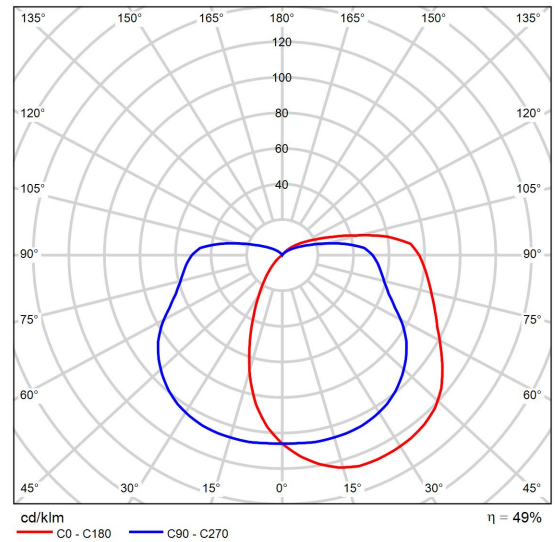

KASKO 8610

Product data sheet

Not yet a DIALux member - KASKO 11W WITH COVER

Article No.	8610
P	75.0 W
Φ_{Lamp}	960 lm
$\Phi_{Luminaire}$	471 lm
η	49.08 %
Luminous efficacy	6.3 lm/W

Polar LDC

Site 1 (Light scene 1)

Surface result object 1

Properties	\bar{E}	E_{min}	E_{max}	g_1	g_2	Index
Surface result object 1 Perpendicular illuminance (adaptive) Height: 0.000 m	4.80 lx	1.35 lx	9.81 lx	0.28	0.14	RS1

Utilisation profile: DIALux presetting, Standard (outdoor transportation area)